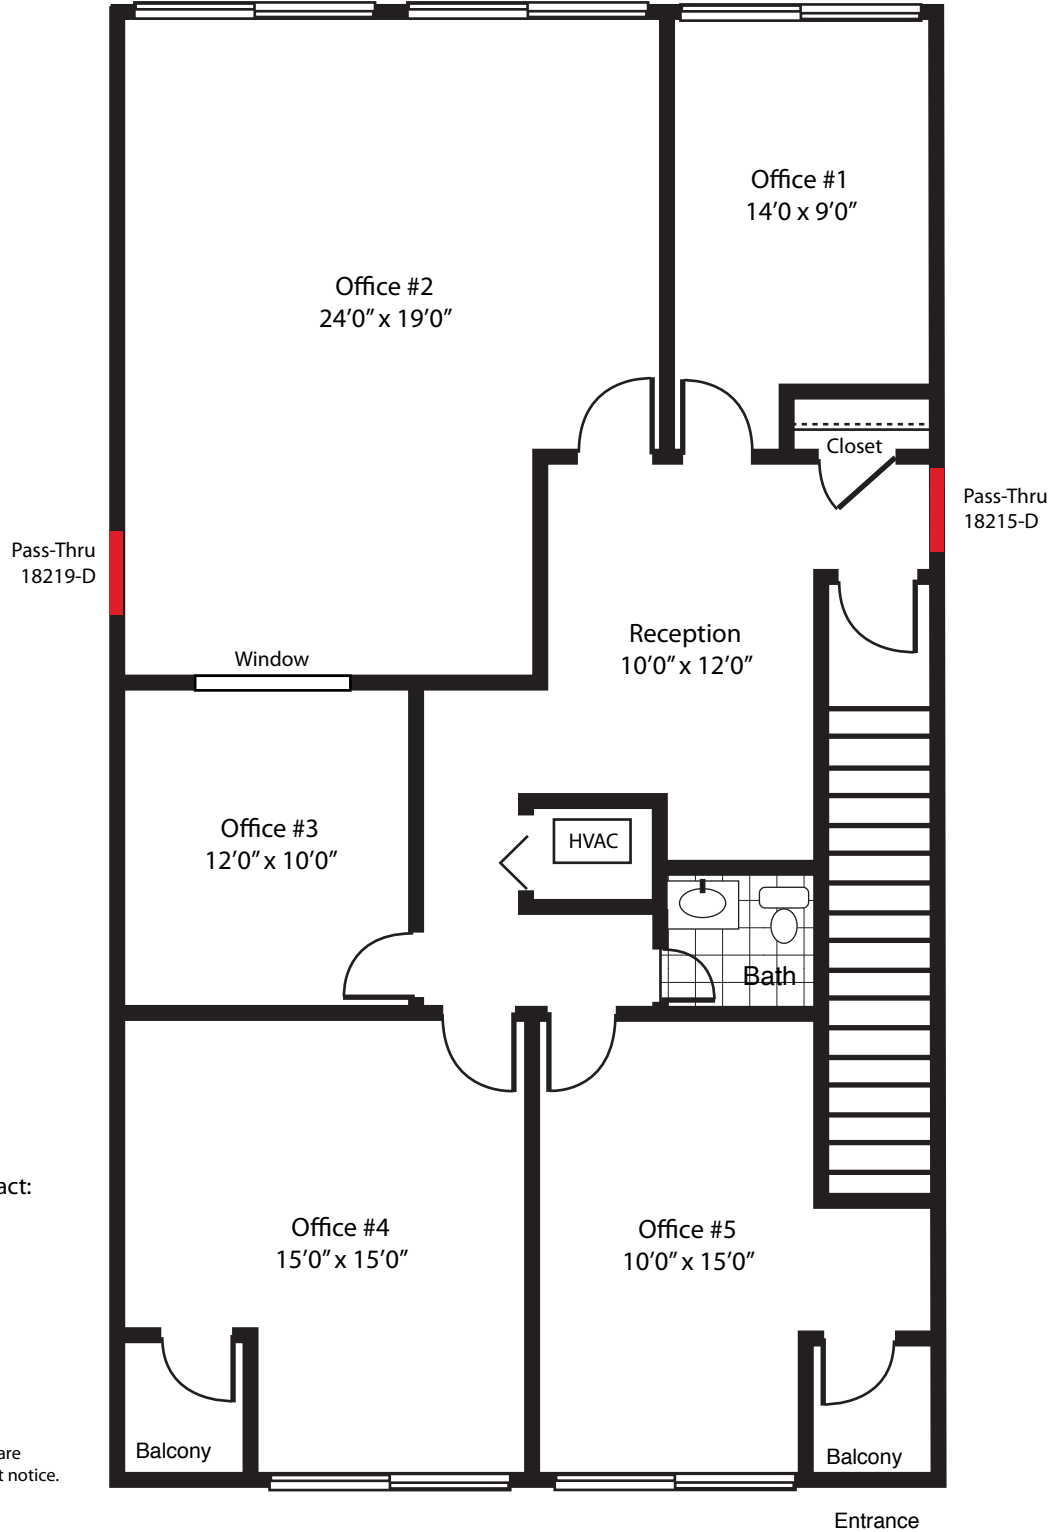

Upper Level
Square Feet: 1575
Office Space

For Leasing Information Contact:

Brian Pettit

301-975-1020, Ext. #402

Details and dimensions on floor plans are approximate and subject to change without notice.