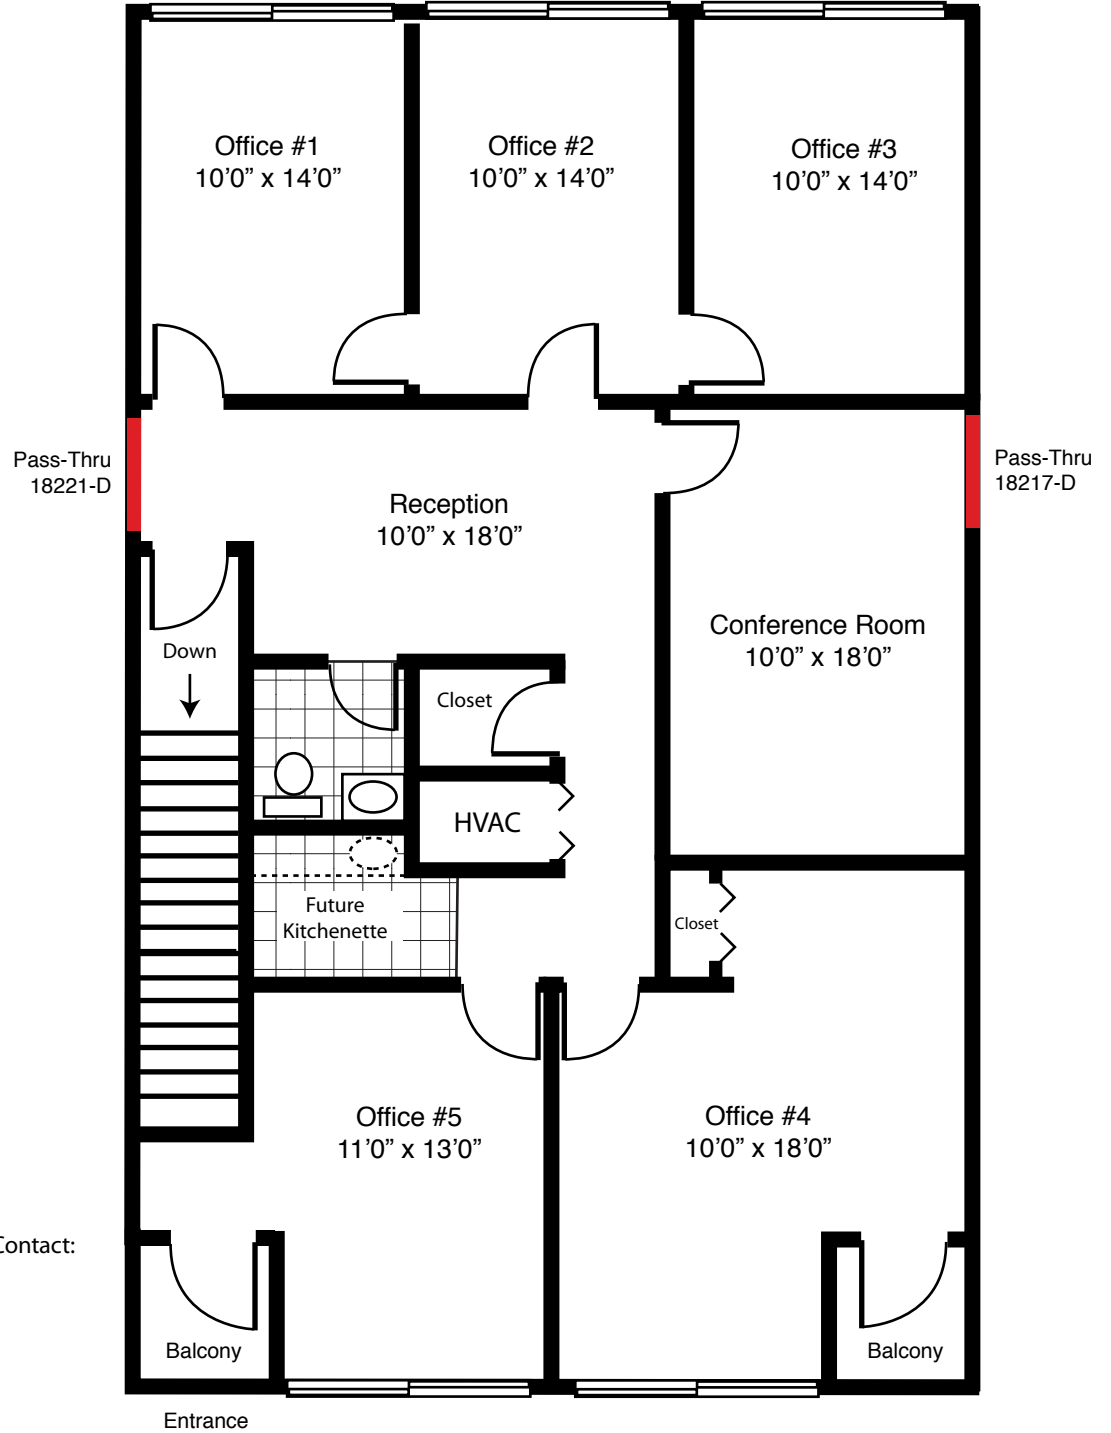

Upper Level
Square Feet: 1575
Office Space

For Leasing Information Contact:

Brian Pettit

301-975-1020, Ext. #402

Details and dimensions on floor plans are approximate and subject to change without notice.