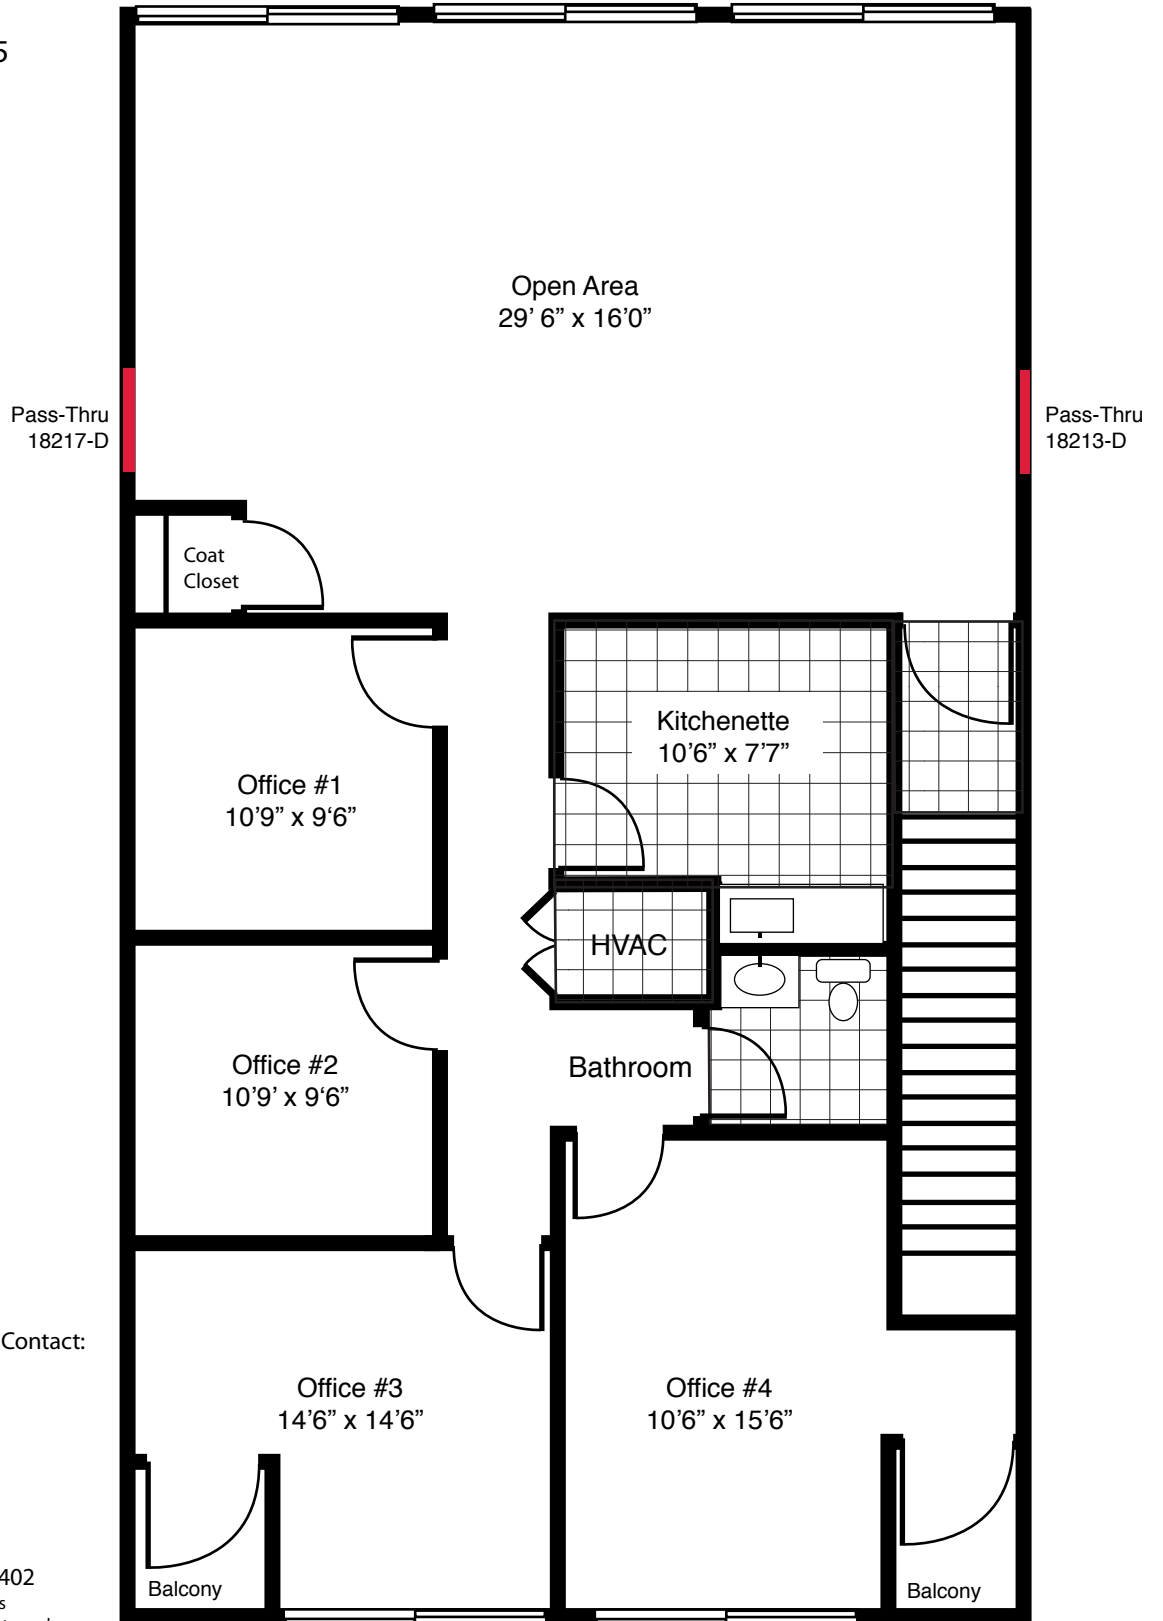

Upper Level  
Square Feet: 1575  
Office Space

For Leasing Information Contact:

Brian Pettit

301-975-1020, Ext. 402

Details and dimensions  
on floor plans are approximate and  
subject to change without notice.