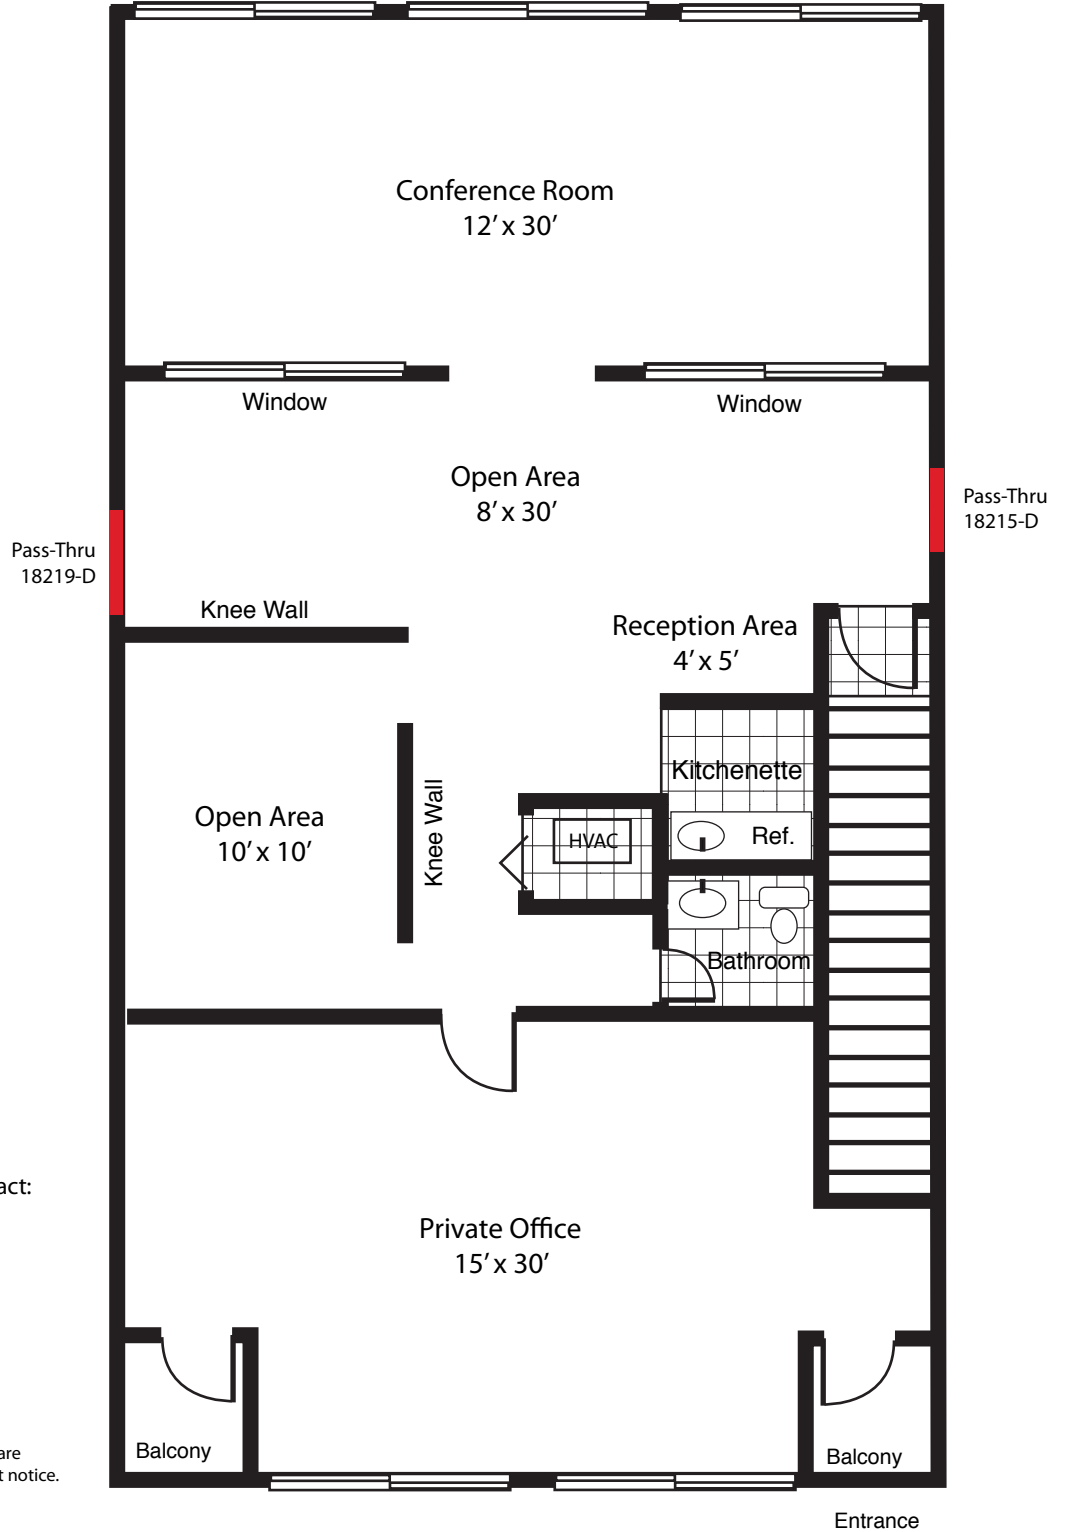

Upper Level
Square Feet: 1575
Office Space

For Leasing Information Contact:

Brian Pettit
301-975-1020, Ext. 402

Details and dimensions on floor plans are approximate and subject to change without notice.