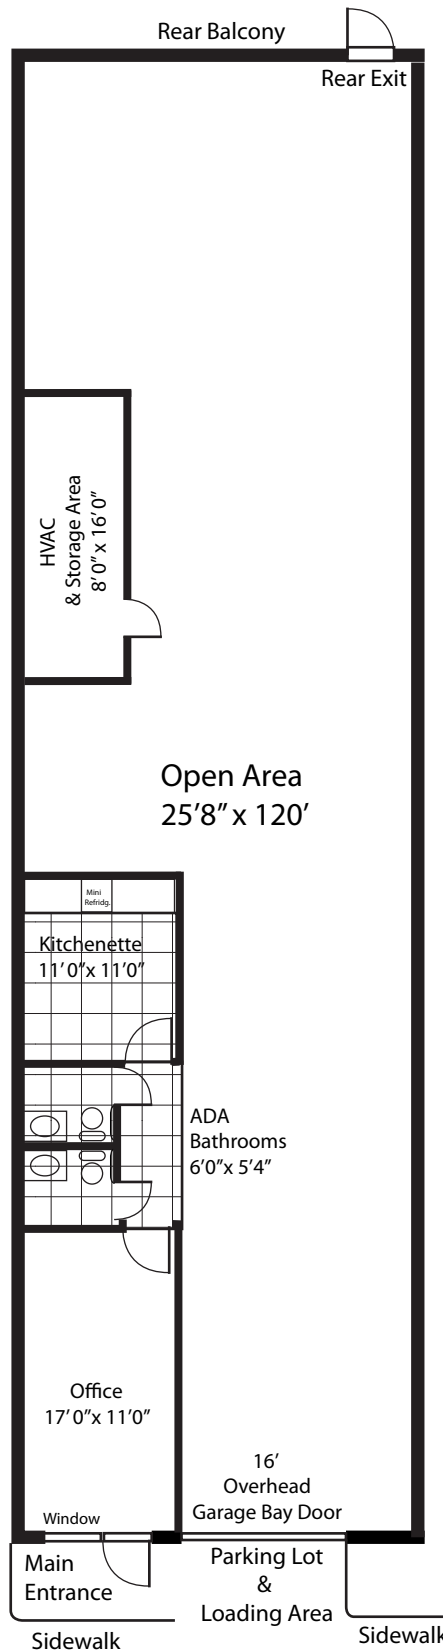

Square Feet: 3000
 Warehouse Space

For Leasing Information Contact:

Brian Pettit
 301-975-1020, Ext. 402

Details and dimensions on floor plans are approximate and subject to change without notice.