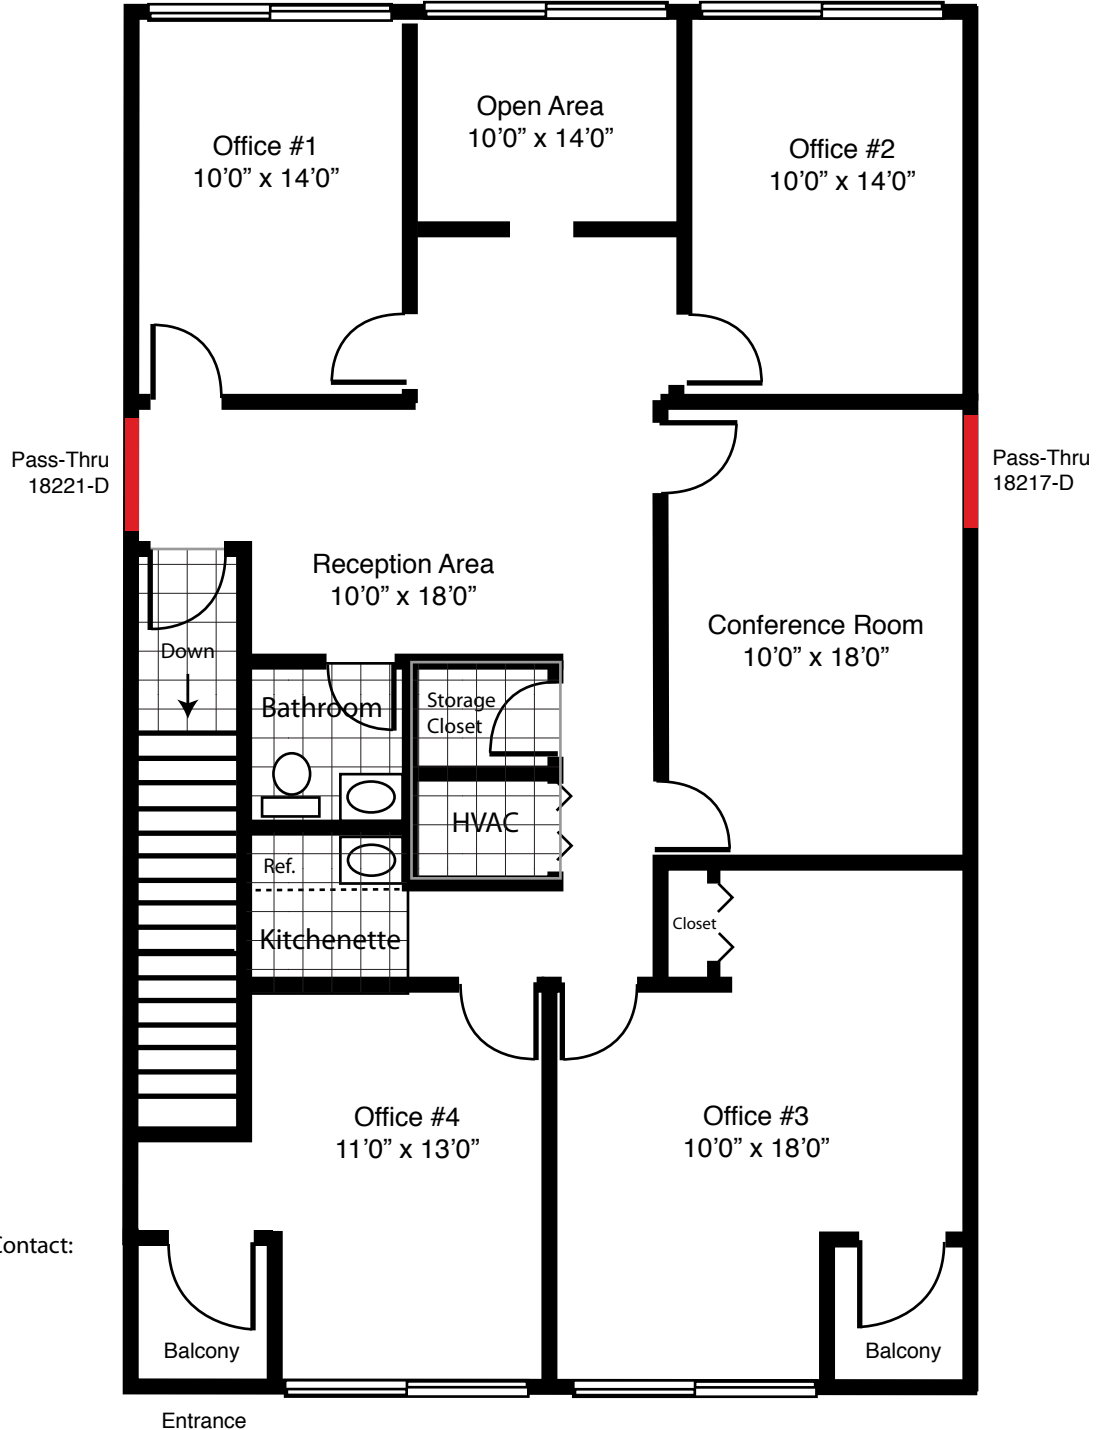

Upper Level
Square Feet: 1575
Office Space

For Leasing Information Contact:

Brian Pettit

301-975-1020, Ext. 402

Details and dimensions on floor plans are approximate and subject to change without notice.