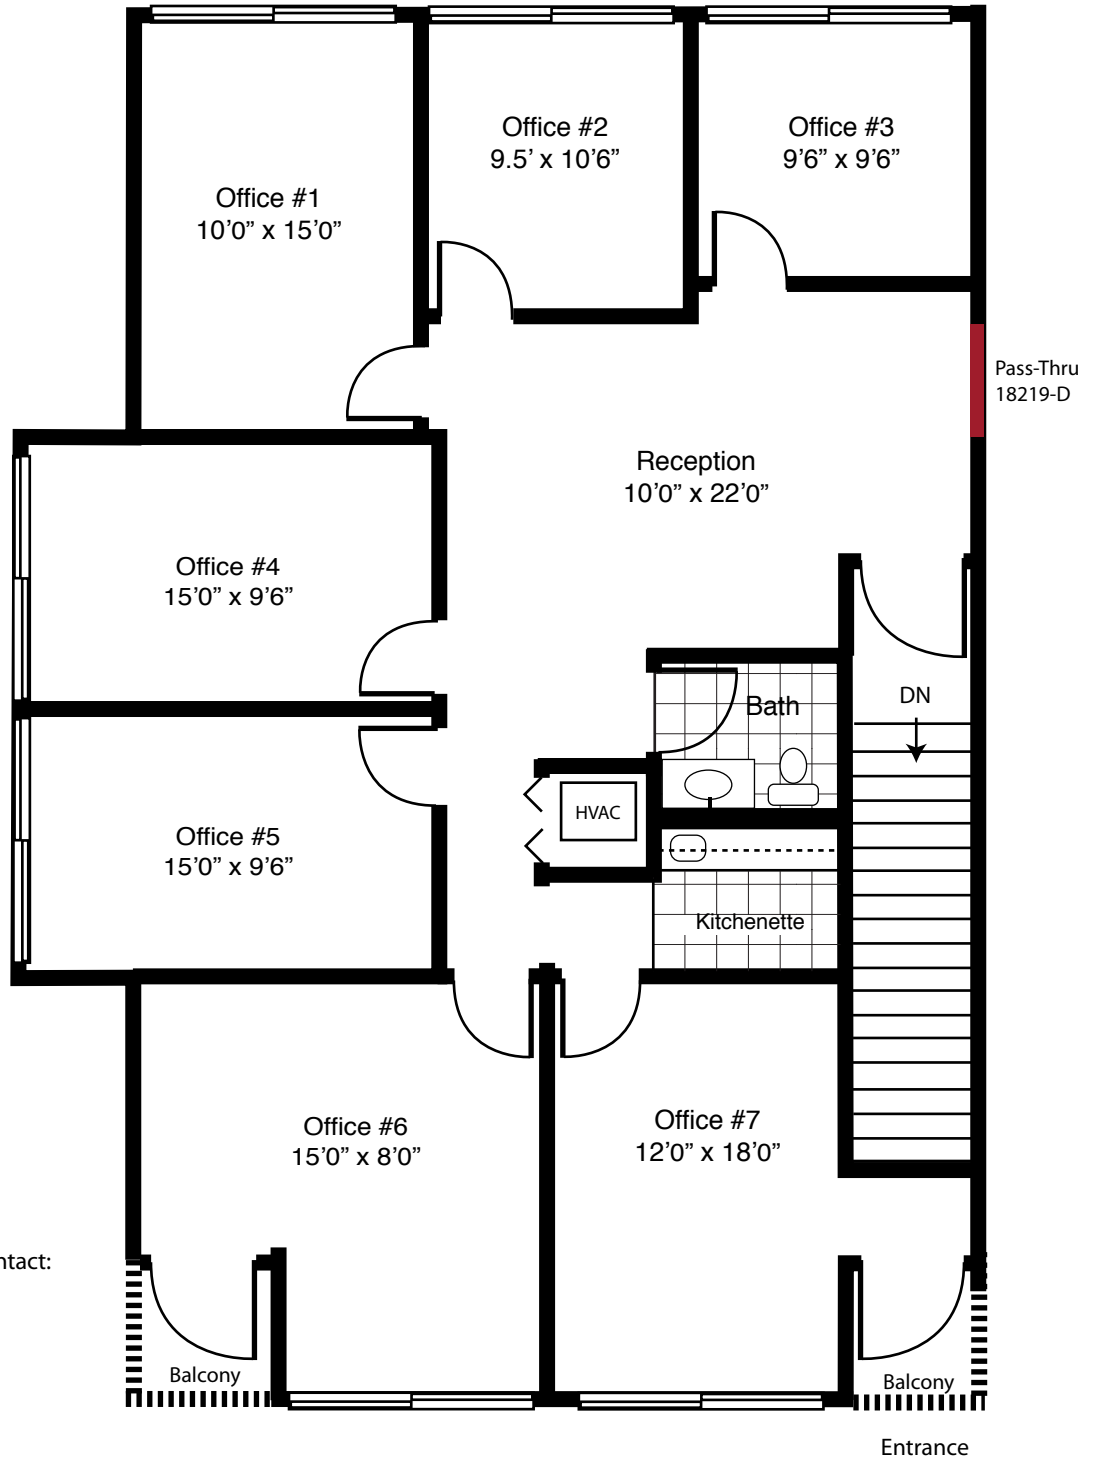

Upper Level
Square Feet: 1600
Office Space

For Leasing Information Contact:

Brian Pettit

301-975-1020, Ext. 402

Details and dimensions on floor plans are approximate and subject to change without notice.